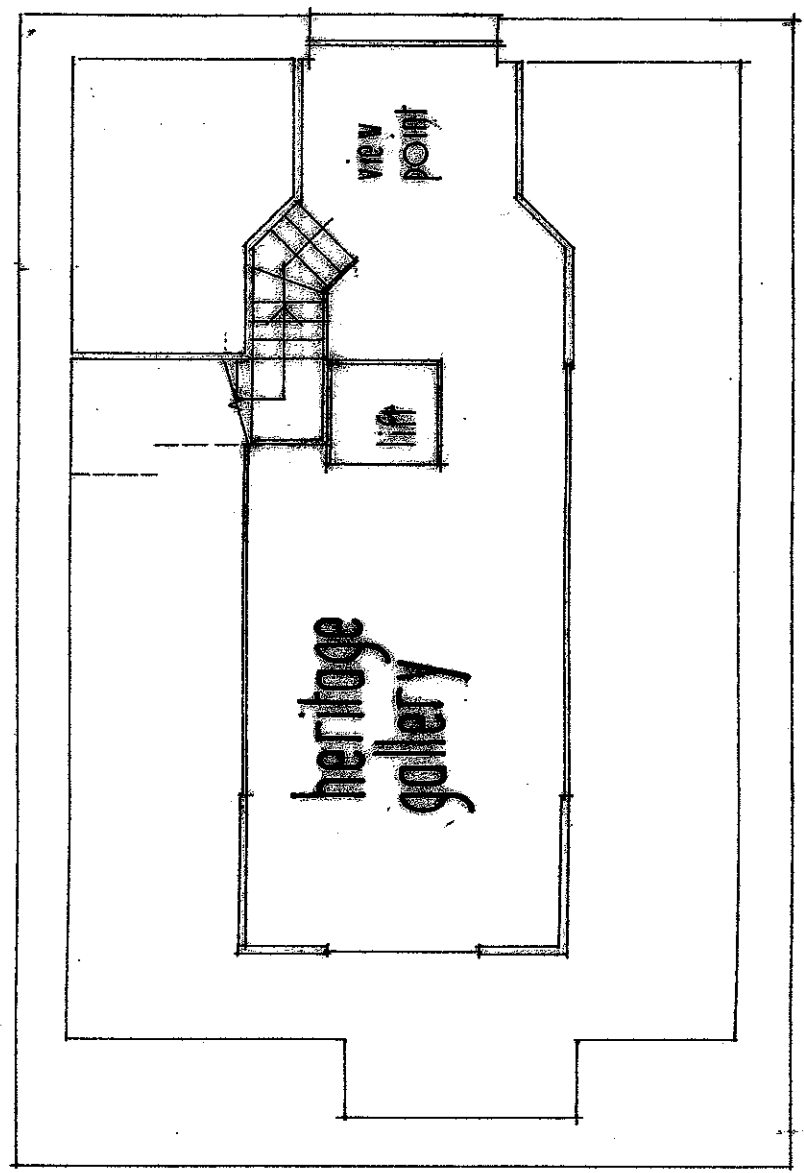

• west elevation •

• upper floor plan •

SHAUNA CAMERON ARCHITECT LTD
 Selma Church Benderloch Oban PA37 1QP
 phone/fax 01631 720215 ©sc-a
 shauna.cameron@argyllarchitects.co.uk
 Project: ATLANTIC ISLANDS CENTRE
 CULLIPOOL ISLE OF LLINGY

ELEVATION + UPPER FLOOR PLAN
 Client: 10 LCT
 Drg no: 06.30.101 Rev: NMA - Drawn by: SC
 Scale: 1:100 @AS Date: Feb '12